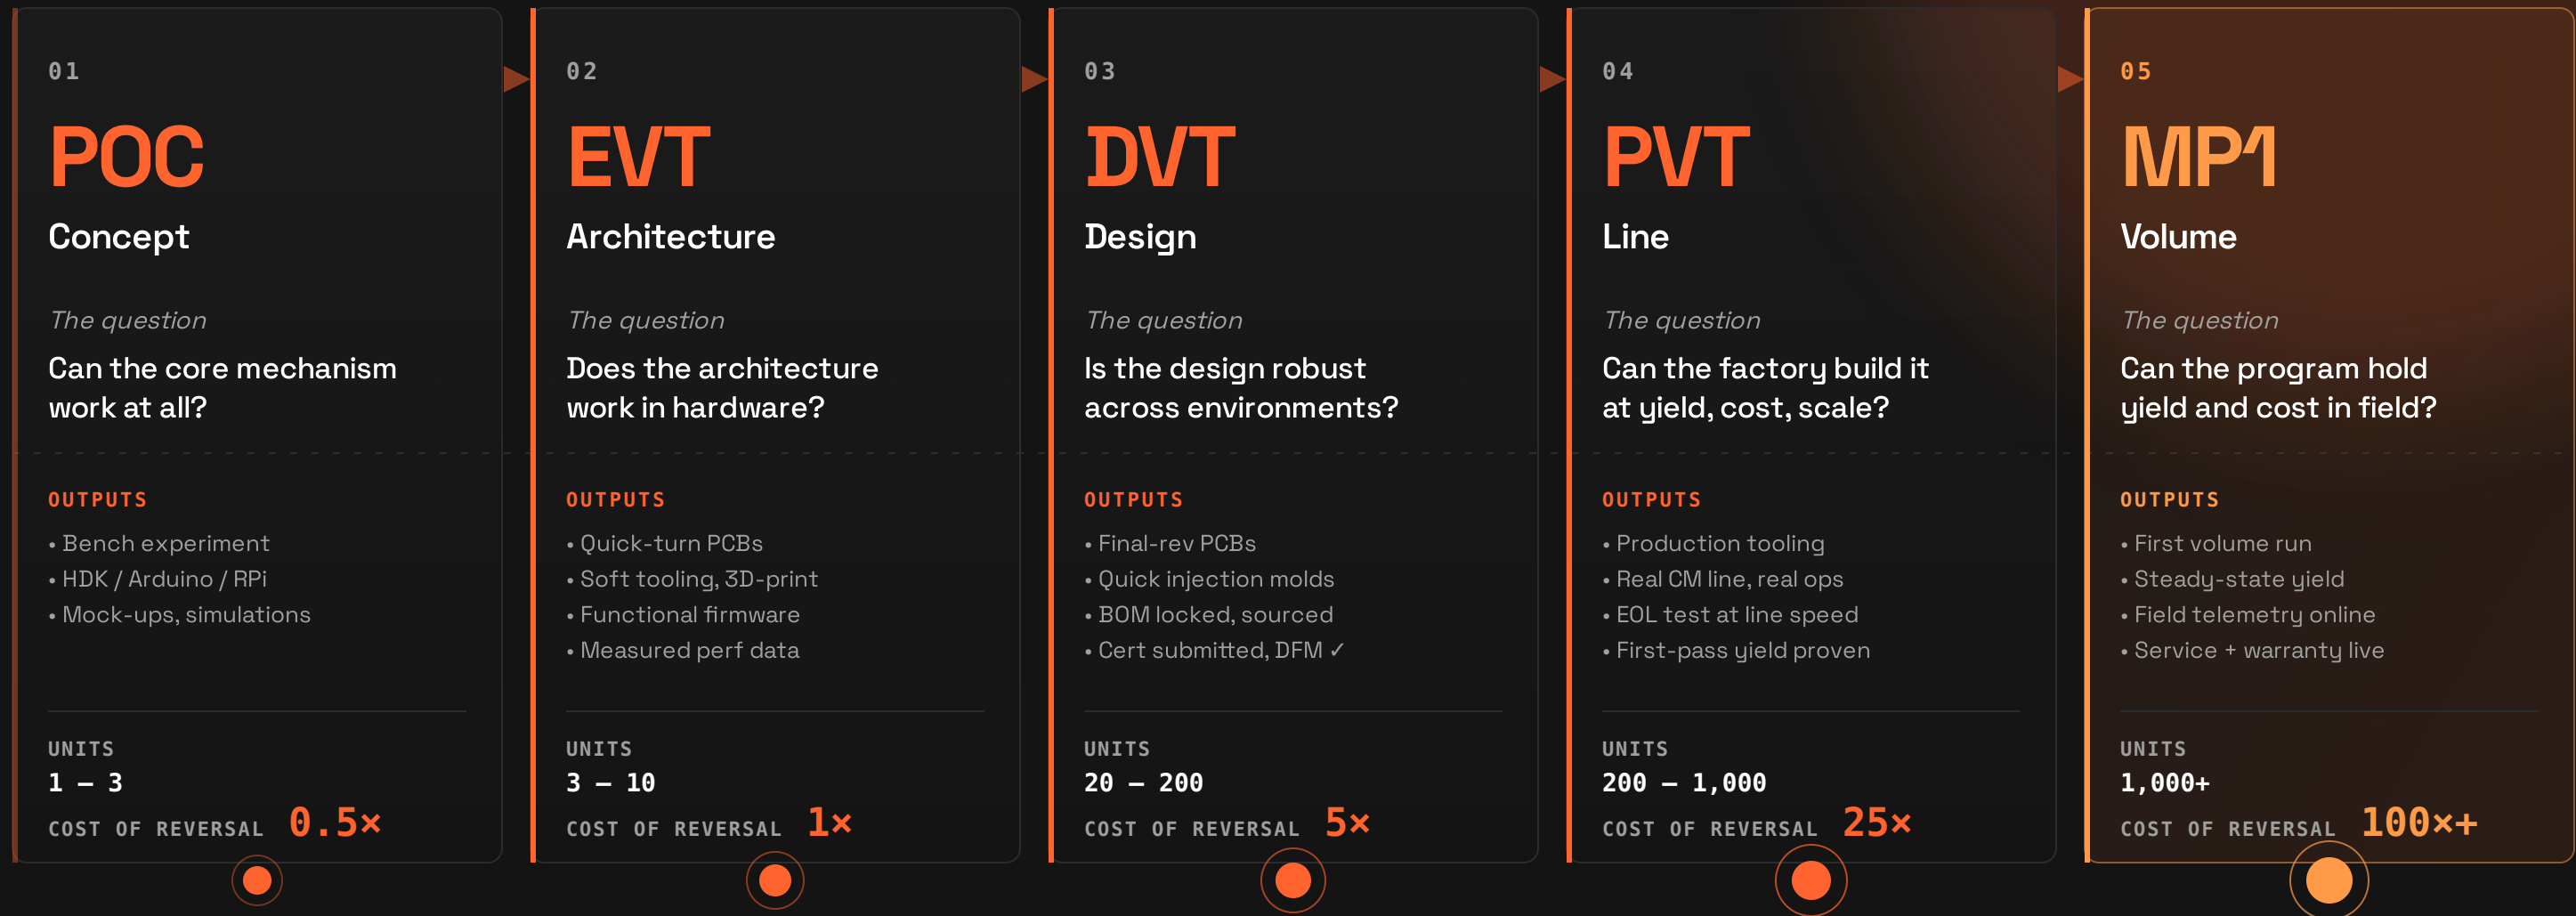

The Hardware Development Lifecycle

Five gates from concept to volume. Each a *decision*, not a test.

COST OF REVERSING A DECISION · SUPER-LINEAR